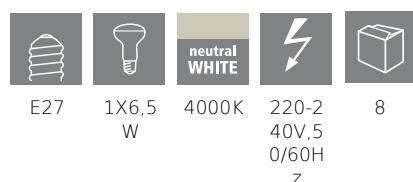

## Informazioni generali

Trade mark	EGLO
Codice prodotto	12273
Modello	Lampadine
Colore chiaro	WHITE
Tipo lampada (1)	E27-LED-R63
Codice EAN	9002759122737
Classe di efficienza energetica	G

## dimensioni

Diametro articolo (in mm)	63
Lunghezza articolo (in mm)	99

### Informazioni tecniche

Equivalent power (W)	41
item-number LED-board (1)	12273
Lighting Technology	LED
Directional Light source	No
Lamp cap (Socket)	E27
Mains light source	Yes
Connected light source	No
Colour-tunable light source	No
High luminance light source	No
Dimmable (bulb, board, stripe,...)	No
Energy consumption (kWh/1000h)	7
Rated useful lumen	500
Color temperature (K)	4000
Nominal wattage (W)	6,50
Standby power (P sb, W)	0
Chromaticity coordinates x (1)	0,3802
Chromaticity coordinates y (1)	0,3817
Color rendering index (CRI)	94
R9	75
Lamp survival factor @3000h	> = 90 %
Lumen maintenance factor @3000h % in decimal number	0,96
Displacement factor DF (PF)	0,50
Flicker Metric / Pst LM	1
Stroboscopic Effect Metric / SVM	0,4