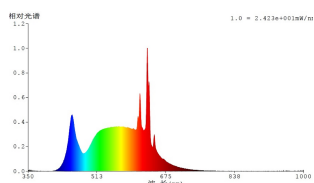

## Informazioni generali

Trade mark	EGLO
Codice prodotto	12273
Modello	Lampadine
Colore chiaro	WHITE
Tipo lampada (1)	E27-LED-R63
Codice EAN	9002759122737
Classe di efficienza energetica	G

### Informazioni tecniche

Equivalent power (W)	41
item-number LED-board (1)	12273
Lighting Technology	LED
Directional Light source	No
Lamp cap (Socket)	E27
Mains light source	Yes
Connected light source	No
Colour-tunable light source	No
High luminance light source	No
Dimmable (bulb, board, stripe,...)	No
Energy consumption (kWh/1000h)	7
Rated useful lumen	500
Color temperature (K)	4000
Nominal wattage (W)	6,50
Standby power (P sb, W)	0
Chromaticity coordinates x (1)	0,3802
Chromaticity coordinates y (1)	0,3817
Color rendering index (CRI)	94
R9	75
Lamp survival factor @3000h	> = 90 %
Lumen maintenance factor @3000h % in decimal number	0,96
Displacement factor DF (PF)	0,50
Flicker Metric / Pst LM	1
Stroboscopic Effect Metric / SVM	0,4