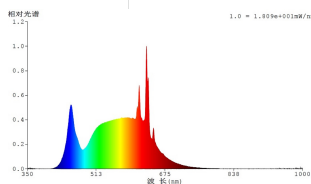

E14 1x5W 4000K 220-240V, 50/60Hz 8