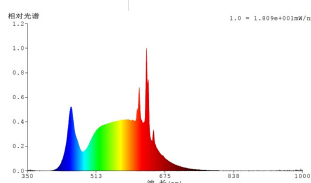

Pidätämme itsellemme oikeuden tehdä teknisiä muutoksia tuotteeseen

2/2