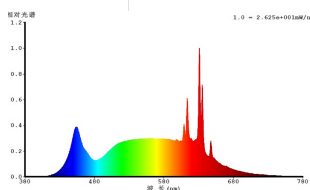

Pidätämme itsellemme oikeuden tehdä teknisiä muutoksia tuotteeseen

2/2