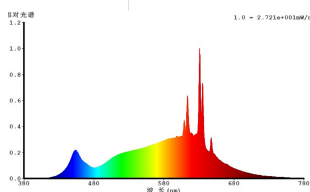

Pidätämme itsellemme oikeuden tehdä teknisiä muutoksia tuotteeseen

2/2