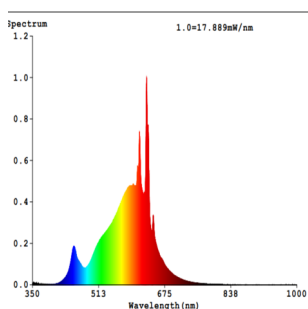

Mitat

Tuotteen halkaisija (mm/in)	50
Tuotteen pituus (mm/in)	45

12248

LM_LED_GU5,3 - V2

Tekniset tiedot

Equivalent power (W)	41
item-number LED-board (1)	12248
Lighting Technology	LED
Directional Light source	Yes
Lamp cap (Socket)	GU5.3
Mains light source	No
Connected light source	No
Colour-tunable light source	No
High luminance light source	No
Dimmable (bulb, board, stripe,...)	No
Energy consumption (kWh/1000h)	4
Rated useful lumen	450
Beam angle (°) - at measurement	90
Color temperature (K)	2700
Nominal wattage (W)	3,6
Chromaticity coordinates x (1)	0,463
Chromaticity coordinates y (1)	0,42
Color rendering index (CRI)	80
Lamp survival factor @3000h	> = 90 %
Lumen maintenance factor @3000h % in decimal number	0,96
Flicker Metric / Pst LM	0,1
Stroboscopic Effect Metric / SVM	0,1