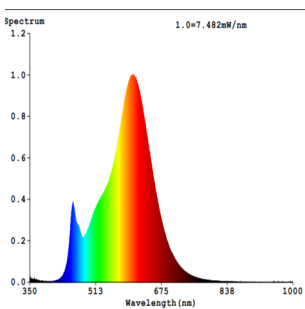

Mitat

Tuotteen halkaisija (mm/in)	50
Tuotteen pituus (mm/in)	45

12247

LM_LED_GU5,3 - V2

Tekniset tiedot

Equivalent power (W)	35
item-number LED-board (1)	12247
Lighting Technology	LED
Directional Light source	Yes
Lamp cap (Socket)	GU5.3
Mains light source	No
Connected light source	No
Colour-tunable light source	No
High luminance light source	No
Dimmable (bulb, board, stripe,...)	No
Energy consumption (kWh/1000h)	3
Rated useful lumen	350
Beam angle (°) - at measurement	90
Color temperature (K)	2700
Nominal wattage (W)	2,8
Chromaticity coordinates x (1)	0,463
Chromaticity coordinates y (1)	0,42
Color rendering index (CRI)	80
Lamp survival factor @3000h	> = 90 %
Lumen maintenance factor @3000h % in decimal number	0,96
Flicker Metric / Pst LM	0,1
Stroboscopic Effect Metric / SVM	0,1