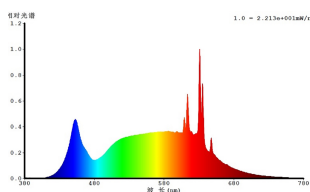

E27 1x5W 4000K 220-2 40V,5 0/60H Z 8