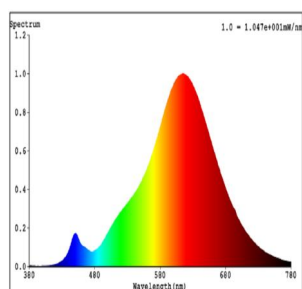

Mitat

Tuotteen halkaisija (mm/in)	80
Tuotteen pituus (mm/in)	126

113045

LM_LED_E27 - V1

Tekniset tiedot

Equivalent power (W)	35
item-number LED-board (1)	113045
Lighting Technology	LED
Directional Light source	No
Lamp cap (Socket)	E27
Mains light source	Yes
Connected light source	No
Colour-tunable light source	No
High luminance light source	No
Dimmable (bulb, board, stripe,...)	No
Energy consumption (kWh/1000h)	5
Rated useful lumen	400
Beam angle (°) - at measurement	360
Color temperature (K)	2200
Nominal wattage (W)	4,5
Chromaticity coordinates x (1)	0,5018
Chromaticity coordinates y (1)	0,4153
Color rendering index (CRI)	80
Lamp survival factor @3000h	> = 90 %
Lumen maintenance factor @3000h % in decimal number	0,96
Flicker Metric / Pst LM	0,1
Stroboscopic Effect Metric / SVM	0,1