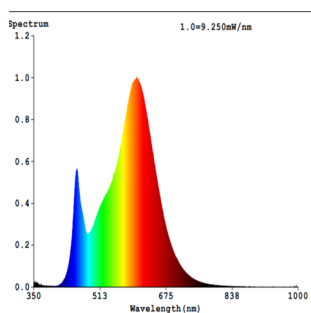

110176 LM_LED_E14 - V1

Pidätämme itsellemme oikeuden tehdä teknisiä muutoksia tuotteeseen