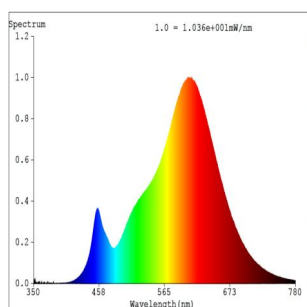

Mitat

Tuotteen halkaisija (mm/in)	50
Tuotteen pituus (mm/in)	52

110151

LM_LED_GU10 - V1

Tekniset tiedot

Equivalent power (W)	50
Lighting Technology	LED
Directional Light source	Yes
Lamp cap (Socket)	GU10
Mains light source	Yes
Connected light source	No
Colour-tunable light source	No
High luminance light source	No
Dimmable (bulb, board, stripe,...)	No
Energy consumption (kWh/1000h)	5
Rated useful lumen	345
Beam angle (°) - at measurement	90
Color temperature (K)	2700
Nominal wattage (W)	4,5
Chromaticity coordinates x (1)	0,465
Chromaticity coordinates y (1)	0,421
Color rendering index (CRI)	82
R9	6
Lamp survival factor @3000h	> = 90 %
Lumen maintenance factor @3000h % in decimal number	0,96
Flicker Metric / Pst LM	0,1
Stroboscopic Effect Metric / SVM	0,1