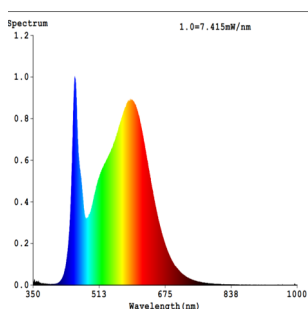

Mitat

Tuotteen halkaisija (mm/in)	50
Tuotteen pituus (mm/in)	54

110144

LM_LED_GU10 - V3

Tekniset tiedot

Equivalent power (W)	35
item-number LED-board (1)	110144
Lighting Technology	LED
Directional Light source	No
Lamp cap (Socket)	GU10
Mains light source	Yes
Connected light source	No
Colour-tunable light source	No
High luminance light source	No
Dimmable (bulb, board, stripe,...)	No
Energy consumption (kWh/1000h)	3
Rated useful lumen	400
Beam angle (°) - at measurement	360
Color temperature (K)	4000
Nominal wattage (W)	2,9
Chromaticity coordinates x (1)	0,38
Chromaticity coordinates y (1)	0,38
Color rendering index (CRI)	80
Lamp survival factor @3000h	> = 90 %
Lumen maintenance factor @3000h % in decimal number	0,96
Flicker Metric / Pst LM	0,1
Stroboscopic Effect Metric / SVM	0,1