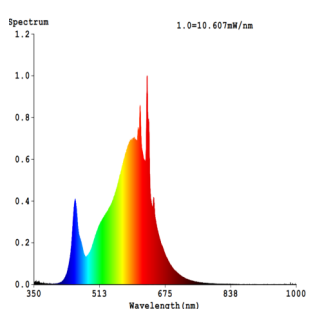

### Tekniset tiedot

Equivalent power (W)	35
item-number LED-board (1)	110143
Lighting Technology	LED
Directional Light source	No
Lamp cap (Socket)	GU10
Mains light source	Yes
Connected light source	No
Colour-tunable light source	No
High luminance light source	No
Dimmable (bulb, board, stripe,...)	No
Energy consumption (kWh/1000h)	3
Rated useful lumen	400
Beam angle (°) - at measurement	360
Color temperature (K)	3000
Nominal wattage (W)	2,9
Chromaticity coordinates x (1)	0,44
Chromaticity coordinates y (1)	0,403
Color rendering index (CRI)	80
Lamp survival factor @3000h	> = 90 %
Lumen maintenance factor @3000h % in decimal number	0,96
Flicker Metric / Pst LM	0,1
Stroboscopic Effect Metric / SVM	0,1