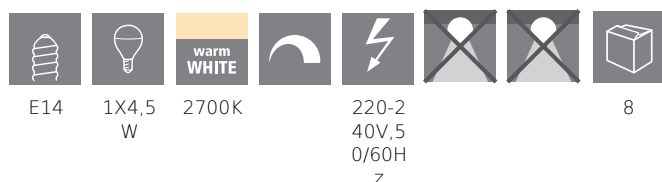

Mitat

Tuotteen halkaisija (mm/in)	45
Tuotteen pituus (mm/in)	77

110049

LM_LED_E14 - V1

Tekniset tiedot

Equivalent power (W)	40
item-number LED-board (1)	110049
Lighting Technology	LED
Directional Light source	No
Lamp cap (Socket)	E14
Mains light source	Yes
Connected light source	No
Colour-tunable light source	No
High luminance light source	No
Dimmable (bulb, board, stripe,...)	Yes
Energy consumption (kWh/1000h)	5
Rated useful lumen	470
Beam angle (°) - at measurement	360
Color temperature (K)	2700
Nominal wattage (W)	4,5
Chromaticity coordinates x (1)	0,4571
Chromaticity coordinates y (1)	0,4168
Color rendering index (CRI)	80
Lamp survival factor @3000h	> = 90 %
Lumen maintenance factor @3000h % in decimal number	0,93
Flicker Metric / Pst LM	0,3
Stroboscopic Effect Metric / SVM	0,1