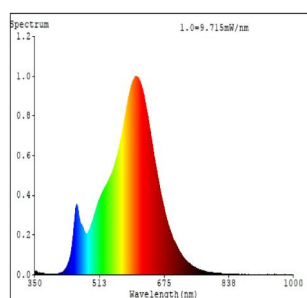

Mitat

Tuotteen halkaisija (mm/in)	45
Tuotteen pituus (mm/in)	77

110049

LM_LED_E14 - V1

Tekniset tiedot

Equivalent power (W)	40
item-number LED-board (1)	110049
Lighting Technology	LED
Directional Light source	No
Lamp cap (Socket)	E14
Mains light source	Yes
Connected light source	No
Colour-tunable light source	No
High luminance light source	No
Dimmable (bulb, board, stripe,...)	Yes
Energy consumption (kWh/1000h)	5
Rated useful lumen	470
Beam angle (°) - at measurement	360
Color temperature (K)	2700
Nominal wattage (W)	4,5
Chromaticity coordinates x (1)	0,4571
Chromaticity coordinates y (1)	0,4168
Color rendering index (CRI)	80
Lamp survival factor @3000h	> = 90 %
Lumen maintenance factor @3000h % in decimal number	0,93
Flicker Metric / Pst LM	0,3
Stroboscopic Effect Metric / SVM	0,1