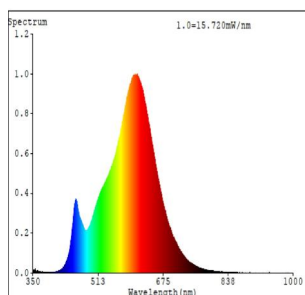

### Tekniset tiedot

Equivalent power (W)	60
item-number LED-board (1)	110048
Lighting Technology	LED
Directional Light source	No
Lamp cap (Socket)	E27
Mains light source	Yes
Connected light source	No
Colour-tunable light source	No
High luminance light source	No
Dimmable (bulb, board, stripe,...)	Yes
Energy consumption (kWh/1000h)	8
Rated useful lumen	806
Beam angle (°) - at measurement	360
Color temperature (K)	2700
Nominal wattage (W)	7,5
Chromaticity coordinates x (1)	0,4562
Chromaticity coordinates y (1)	0,4143
Color rendering index (CRI)	80
Lamp survival factor @3000h	> = 90 %
Lumen maintenance factor @3000h % in decimal number	0,93
Displacement factor DF (PF)	0,9
Flicker Metric / Pst LM	0,2
Stroboscopic Effect Metric / SVM	0,2