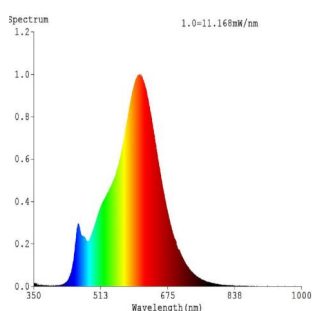

### Tekniset tiedot

Equivalent power (W)	40
item-number LED-board (1)	110045
Lighting Technology	LED
Directional Light source	No
Lamp cap (Socket)	E14
Mains light source	Yes
Connected light source	No
Colour-tunable light source	No
High luminance light source	No
Dimmable (bulb, board, stripe,...)	No
Energy consumption (kWh/1000h)	4
Rated useful lumen	470
Beam angle (°) - at measurement	360
Color temperature (K)	2700
Nominal wattage (W)	4
Chromaticity coordinates x (1)	0,4655
Chromaticity coordinates y (1)	0,4243
Color rendering index (CRI)	80
Lamp survival factor @3000h	> = 90 %
Lumen maintenance factor @3000h % in decimal number	0,93
Flicker Metric / Pst LM	0,1
Stroboscopic Effect Metric / SVM	0,1