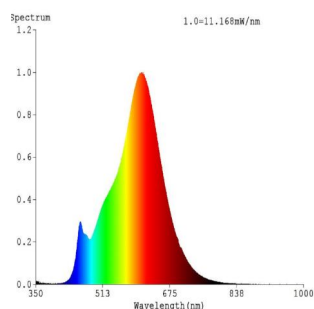

### Tekniset tiedot

Equivalent power (W)	40
item-number LED-board (1)	110043
Lighting Technology	LED
Directional Light source	No
Lamp cap (Socket)	E14
Mains light source	Yes
Connected light source	No
Colour-tunable light source	No
High luminance light source	No
Dimmable (bulb, board, stripe,...)	No
Energy consumption (kWh/1000h)	4
Rated useful lumen	470
Beam angle (°) - at measurement	360
Color temperature (K)	2700
Nominal wattage (W)	4
Chromaticity coordinates x (1)	0,4655
Chromaticity coordinates y (1)	0,4243
Color rendering index (CRI)	80
Lamp survival factor @3000h	> = 90 %
Lumen maintenance factor @3000h % in decimal number	0,93
Flicker Metric / Pst LM	0,1
Stroboscopic Effect Metric / SVM	0,1