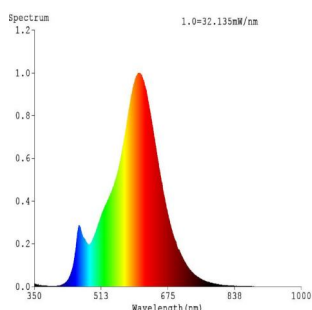

### Tekniset tiedot

Equivalent power (W)	100
item-number LED-board (1)	110035
Lighting Technology	LED
Directional Light source	No
Lamp cap (Socket)	E27
Mains light source	Yes
Connected light source	No
Colour-tunable light source	No
High luminance light source	No
Dimmable (bulb, board, stripe,...)	No
Energy consumption (kWh/1000h)	12
Rated useful lumen	1521
Beam angle (°) - at measurement	360
Color temperature (K)	2700
Nominal wattage (W)	12
Chromaticity coordinates x (1)	0,4702
Chromaticity coordinates y (1)	0,4215
Color rendering index (CRI)	80
Lamp survival factor @3000h	> = 90 %
Lumen maintenance factor @3000h % in decimal number	0,93
Displacement factor DF (PF)	0,88
Flicker Metric / Pst LM	0,1
Stroboscopic Effect Metric / SVM	0,1