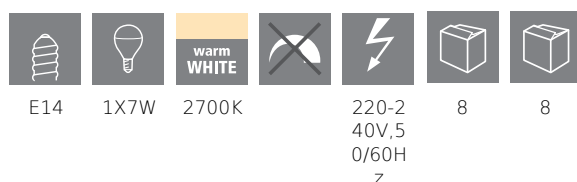

Mitat

Tuotteen halkaisija (mm/in)	45
Tuotteen pituus (mm/in)	78

110021

LM_LED_E14 - V1

Tekniset tiedot

Equivalent power (W)	60
item-number LED-board (1)	110021
Lighting Technology	LED
Directional Light source	No
Lamp cap (Socket)	E14
Mains light source	Yes
Connected light source	No
Colour-tunable light source	No
High luminance light source	No
Dimmable (bulb, board, stripe,...)	No
Energy consumption (kWh/1000h)	7
Rated useful lumen	806
Beam angle (°) - at measurement	360
Color temperature (K)	2700
Nominal wattage (W)	7
Chromaticity coordinates x (1)	0,4601
Chromaticity coordinates y (1)	0,4198
Color rendering index (CRI)	80
Lamp survival factor @3000h	> = 90 %
Lumen maintenance factor @3000h % in decimal number	0,93
Displacement factor DF (PF)	0,65
Flicker Metric / Pst LM	0,1
Stroboscopic Effect Metric / SVM	0,1