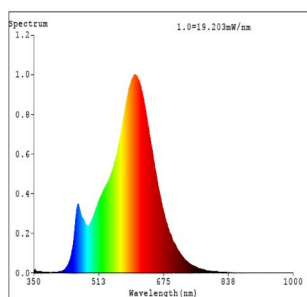

Mitat

Tuotteen halkaisija (mm/in)	45
Tuotteen pituus (mm/in)	78

110021

LM_LED_E14 - V1

Tekniset tiedot

Equivalent power (W)	60
item-number LED-board (1)	110021
Lighting Technology	LED
Directional Light source	No
Lamp cap (Socket)	E14
Mains light source	Yes
Connected light source	No
Colour-tunable light source	No
High luminance light source	No
Dimmable (bulb, board, stripe,...)	No
Energy consumption (kWh/1000h)	7
Rated useful lumen	806
Beam angle (°) - at measurement	360
Color temperature (K)	2700
Nominal wattage (W)	7
Chromaticity coordinates x (1)	0,4601
Chromaticity coordinates y (1)	0,4198
Color rendering index (CRI)	80
Lamp survival factor @3000h	> = 90 %
Lumen maintenance factor @3000h % in decimal number	0,93
Displacement factor DF (PF)	0,65
Flicker Metric / Pst LM	0,1
Stroboscopic Effect Metric / SVM	0,1