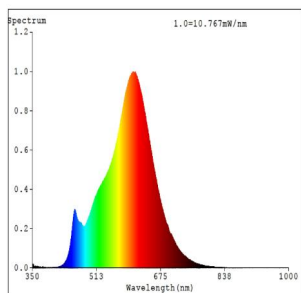

Mitat

Tuotteen halkaisija (mm/in)	45
Tuotteen pituus (mm/in)	77

110018

LM_LED_E14 - V1

Tekniset tiedot

Equivalent power (W)	32
item-number LED-board (1)	110018
Lighting Technology	LED
Directional Light source	No
Lamp cap (Socket)	E14
Mains light source	Yes
Connected light source	No
Colour-tunable light source	No
High luminance light source	No
Dimmable (bulb, board, stripe,...)	No
Energy consumption (kWh/1000h)	4
Rated useful lumen	350
Beam angle (°) - at measurement	360
Color temperature (K)	2700
Nominal wattage (W)	4
Chromaticity coordinates x (1)	0,4625
Chromaticity coordinates y (1)	0,4242
Color rendering index (CRI)	80
Lamp survival factor @3000h	> = 90 %
Lumen maintenance factor @3000h % in decimal number	0,93
Flicker Metric / Pst LM	0,1
Stroboscopic Effect Metric / SVM	0,1