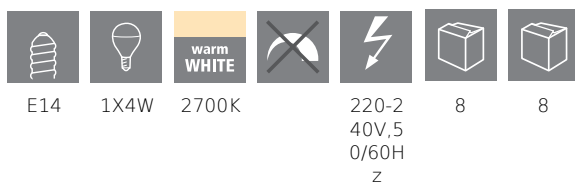

Mitat

Tuotteen halkaisija (mm/in)	45
Tuotteen pituus (mm/in)	77

110018

LM_LED_E14 - V1

Tekniset tiedot

Equivalent power (W)	32
item-number LED-board (1)	110018
Lighting Technology	LED
Directional Light source	No
Lamp cap (Socket)	E14
Mains light source	Yes
Connected light source	No
Colour-tunable light source	No
High luminance light source	No
Dimmable (bulb, board, stripe,...)	No
Energy consumption (kWh/1000h)	4
Rated useful lumen	350
Beam angle (°) - at measurement	360
Color temperature (K)	2700
Nominal wattage (W)	4
Chromaticity coordinates x (1)	0,4625
Chromaticity coordinates y (1)	0,4242
Color rendering index (CRI)	80
Lamp survival factor @3000h	> = 90 %
Lumen maintenance factor @3000h % in decimal number	0,93
Flicker Metric / Pst LM	0,1
Stroboscopic Effect Metric / SVM	0,1