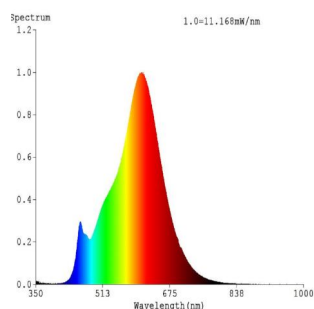

Mitat

Tuotteen halkaisija (mm/in)	35
Tuotteen pituus (mm/in)	120

110015

LM_LED_E14 - V1

Tekniset tiedot

Equivalent power (W)	40
item-number LED-board (1)	110015
Lighting Technology	LED
Directional Light source	No
Lamp cap (Socket)	E14
Mains light source	Yes
Connected light source	No
Colour-tunable light source	No
High luminance light source	No
Dimmable (bulb, board, stripe,...)	No
Energy consumption (kWh/1000h)	4
Rated useful lumen	470
Beam angle (°) - at measurement	360
Color temperature (K)	2700
Nominal wattage (W)	4
Chromaticity coordinates x (1)	0,4655
Chromaticity coordinates y (1)	0,4243
Color rendering index (CRI)	80
Lamp survival factor @3000h	> = 90 %
Lumen maintenance factor @3000h % in decimal number	0,93
Flicker Metric / Pst LM	0,1
Stroboscopic Effect Metric / SVM	0,1