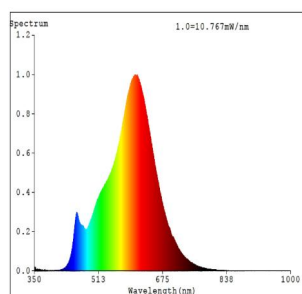

Mitat

Tuotteen halkaisija (mm/in)	35
Tuotteen pituus (mm/in)	98

110014

LM_LED_E14 - V1

Tekniset tiedot

Equivalent power (W)	32
item-number LED-board (1)	110014
Lighting Technology	LED
Directional Light source	No
Lamp cap (Socket)	E14
Mains light source	Yes
Connected light source	No
Colour-tunable light source	No
High luminance light source	No
Dimmable (bulb, board, stripe,...)	No
Energy consumption (kWh/1000h)	4
Rated useful lumen	350
Beam angle (°) - at measurement	360
Color temperature (K)	2700
Nominal wattage (W)	4
Chromaticity coordinates x (1)	0,4625
Chromaticity coordinates y (1)	0,4242
Color rendering index (CRI)	80
Lamp survival factor @3000h	> = 90 %
Lumen maintenance factor @3000h % in decimal number	0,93
Flicker Metric / Pst LM	0,1
Stroboscopic Effect Metric / SVM	0,1