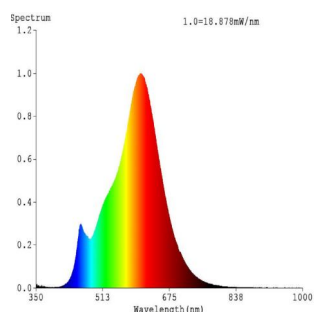

### Tekniset tiedot

Equivalent power (W)	60
item-number LED-board (1)	110012
Lighting Technology	LED
Directional Light source	No
Lamp cap (Socket)	E27
Mains light source	Yes
Connected light source	No
Colour-tunable light source	No
High luminance light source	No
Dimmable (bulb, board, stripe,...)	No
Energy consumption (kWh/1000h)	7
Rated useful lumen	806
Beam angle (°) - at measurement	360
Color temperature (K)	2700
Nominal wattage (W)	7
Chromaticity coordinates x (1)	0,4606
Chromaticity coordinates y (1)	0,4229
Color rendering index (CRI)	80
Lamp survival factor @3000h	> = 90 %
Lumen maintenance factor @3000h % in decimal number	0,93
Displacement factor DF (PF)	0,71
Flicker Metric / Pst LM	0,1
Stroboscopic Effect Metric / SVM	0,1