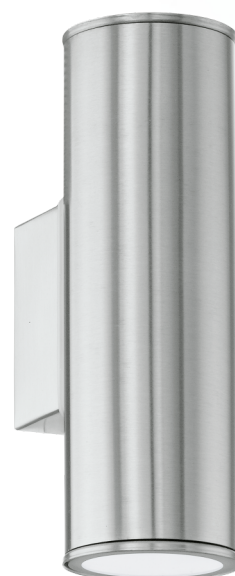

94107 RIGA

Información general

Material number	94107
Type	wall luminaire
Product segment	Outdoor
Theme	sonstige / nicht zuordenbar

Dimensiones

Article Height (in mm)	200
Article Length (in mm)	65
Net Weight	0,71 Kilogram
Article Overhang (in mm)	95

Material y Color

Enclosure Material	stainless steel
Enclosure Colour	stainless steel

Functionality

Switch Type	without switch
Function	corner mounting possible
Battery	No

Información Técnica

Protection Degree	IP44
Protection Class	1
Mains Voltage	220-240V,50/60Hz
Operation Voltage	220-240V,50/60Hz

Technical changes reserved

Certificate

ENEC

Bombilla 1□

Socket Type (1)	GU10
Illuminant Type (1)	GU10-LED
Illuminant incl. (1)	INCLUSIVE
max. Wattage (1)	2X3W
Beamangle (in °)	110
Nominal Luminous Flux (in lm)	240
Equivalence With Incandescent Lamp (W)	23
Colour Temperature	3000K warm white
Nominal Lifetime (in h)	15000
Colour Rendering Index (Ra, CRI)	>80
Energy Efficiency Class	A+
kW/1000h	3
Dimmable	No
Rated Lamp Power (0,1W precision)	3.1000
Colour Tolerance (LED, SDCM)	<6