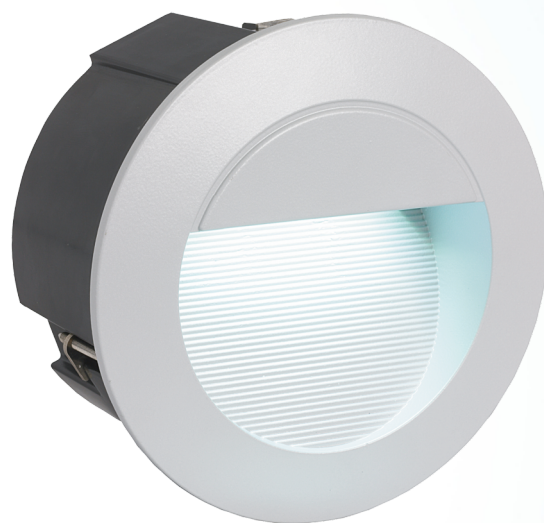

89543M ZIMBA LED

Información general

Material number	89543M
Type	recessed luminaire
Product segment	Outdoor
Theme	sonstige / nicht zuordenbar

Dimensiones

Article Height (in mm)	5
Article Diameter (in mm)	125
Installation Depth (in mm)	95
Cutout (in mm)	117

Material y Color

Enclosure Material	cast aluminium
Enclosure Colour	silver

Functionality

Switch Type	without switch
Function	LED replaceable
Battery	No

Información Técnica

Protection Degree	IP65
Dimmable	No

Technical changes reserved

Bombilla 1□

Socket Type (1)	LED
Illuminant Type (1)	LED
Illuminant incl. (1)	INCLUSIVE
max. Wattage (1)	1,05W
Dimmable	No
Function	LED replaceable

Technical changes reserved

EGLO Leuchten GmbH
Heiligkreuz 22 | 6136 Pöll | Austria