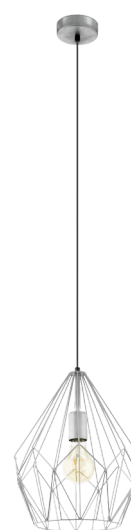

49935 CARLTON

Información general

Material number	49935
Type	pendant luminaire
Product segment	Indoor
Theme	Vintage

Dimensiones

Article Height (in mm)	1100
Article Diameter (in mm)	310
Net Weight	1,28 Kilogram

Material y Color

Enclosure Material	steel
Enclosure Colour	silver

Functionality

Switch Type	without switch
Battery	No

Información Técnica

Protection Class	2
Mains Voltage	220-240V,50/60Hz
Operation Voltage	220-240V,50/60Hz

Bombilla 1

Illuminant Type (1)	E27
Illuminant incl. (1)	EXCLUSIVE

Technical changes reserved