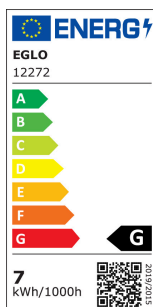

# 12272 LM\_LED\_E27 - V1

COMMISSION DELEGATED REGULATION (EU) 2019/2015  
with regard to energy labelling of light sources

EGLO Leuchten GmbH, Heiligkreuz 22, 6136 Pill, AT

## Información general

Trade mark	EGLO
Número de material	12272
Tipo	Bombillas
Color de la luz	WARM WHITE
Tipo de bombillas (1)	E27-LED-R63
EAN/UPC	9002759122720
Clase de eficiencia energética	G

### Información Técnica

Equivalent power (W)	41
item-number LED-board (1)	12272
Lighting Technology	LED
Directional Light source	No
Lamp cap (Socket)	E27
Mains light source	Yes
Connected light source	No
Colour-tunable light source	No
High luminance light source	No
Dimmable (bulb, board, stripe,...)	No
Energy consumption (kWh/1000h)	7
Rated useful lumen	500
Color temperature (K)	3000
Nominal wattage (W)	6,50
Standby power (P sb, W)	0
Chromaticity coordinates x (1)	0,4376
Chromaticity coordinates y (1)	0,3987
Color rendering index (CRI)	94
R9	62
Lamp survival factor @3000h	> = 90 %
Lumen maintenance factor @3000h % in decimal number	0,96
Displacement factor DF (PF)	0,70
Flicker Metric / Pst LM	1
Stroboscopic Effect Metric / SVM	0,4