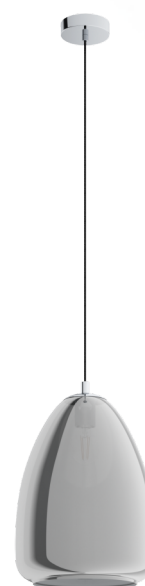

98614 ALOBRASE

General Information

Material number	98614
Type	pendant luminaire
Product segment	Indoor
Theme	sonstige / nicht zuordenbar

Dimensions

Article Height (in mm)	1100
Article Diameter (in mm)	300
Net Weight	3.44 Kilogram

Material & Colour

Enclosure Material	steel
Enclosure Colour	chrome
Cable Colour	ZZKABFA_SW
Glass/Shade Material	glass vaporized
Glass/Shade Color	black-transparent

Functionality

Switch Type	without switch
Battery	No

Technical Information

Protection Class	2
Mains Voltage	220-240V,50/60Hz
Operation Voltage	220-240V,50/60Hz

Technical changes reserved