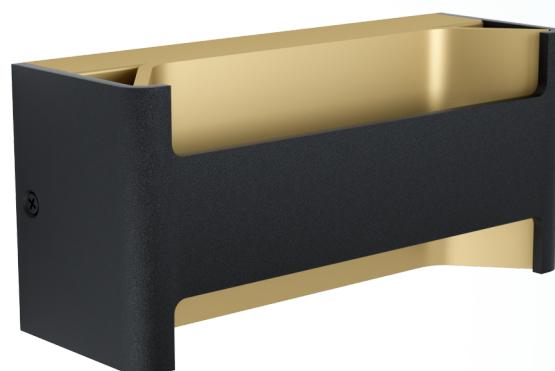

98545 FELONICHE

General Information

Material number	98545
Type	wall luminaire
Product segment	Indoor
Theme	sonstige / nicht zuordenbar

Dimensions

Article Height (in mm)	100
Article Length (in mm)	220
Net Weight	1.016 Kilogram
Article Overhang (in mm)	75

Material & Colour

Enclosure Material	aluminium
Enclosure Colour	black, gold
Glass/Shade Material	plastic
Glass/Shade Color	transparent

Functionality

Switch Type	without switch
Function	LED not replaceable
Battery	No