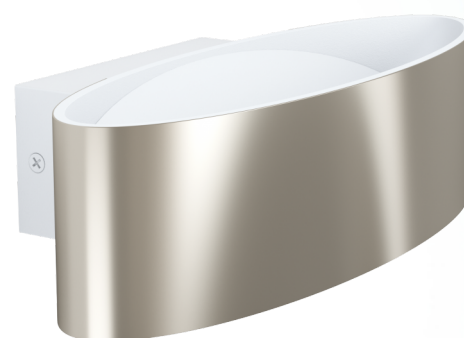

98543 MACCACARI

General Information

Material number	98543
Type	wall luminaire
Product segment	Indoor
Theme	sonstige / nicht zuordenbar

Dimensions

Article Height (in mm)	75
Article Length (in mm)	270
Net Weight	1.109 Kilogram
Article Overhang (in mm)	130

Material & Colour

Enclosure Material	aluminium, steel
Enclosure Colour	white, satin nickel
Glass/Shade Material	plastic
Glass/Shade Color	transparent

Functionality

Switch Type	without switch
Function	LED not replaceable
Battery	No

Technical Information

Protection Class	2
Mains Voltage	220-240V,50/60Hz

Technical changes reserved