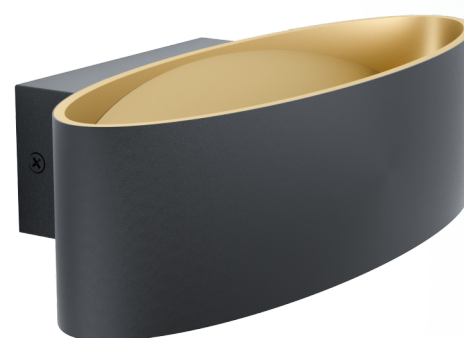

98542 MACCACARI

General Information

Material number	98542
Type	wall luminaire
Product segment	Indoor
Theme	sonstige / nicht zuordenbar

Dimensions

Article Height (in mm)	75
Article Length (in mm)	270
Net Weight	1.12 Kilogram
Article Overhang (in mm)	130

Material & Colour

Enclosure Material	aluminium, steel
Enclosure Colour	black, gold
Glass/Shade Material	plastic
Glass/Shade Color	transparent

Functionality

Switch Type	without switch
Function	LED not replaceable
Battery	No

Technical Information

Protection Class	2
Mains Voltage	220-240V,50/60Hz

Technical changes reserved