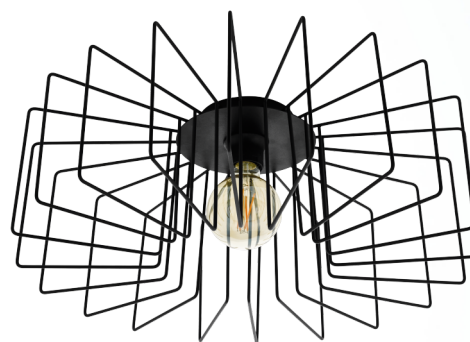

98507 TREMEDAL

General Information

Material number	98507
Type	ceiling luminaire
Product segment	Indoor
Theme	sonstige / nicht zuordenbar

Dimensions

Article Height (in mm)	215
Article Diameter (in mm)	560
Net Weight	2.076 Kilogram

Material & Colour

Enclosure Material	steel
Enclosure Colour	black

Functionality

Switch Type	without switch
Battery	No

Technical Information

Protection Class	2
Mains Voltage	220-240V,50/60Hz
Operation Voltage	220-240V,50/60Hz

Illuminant 1

Technical changes reserved

Illuminant Type (1)
Illuminant incl. (1)
Socket Type (1)

E27
EXCLUSIVE
E27

Technical changes reserved

EGLO Leuchten GmbH
Heiligkreuz 22 | 6136 Pill | Austria

Tel. +43 (0) 5242 / 6996 - 0
Fax: +43 (0) 5242 / 6996 - 938
www.eglo.com