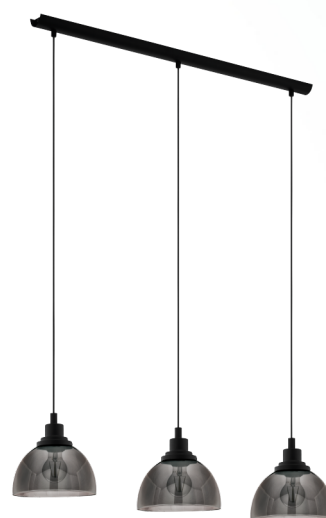

98384 BELESER

General Information

Material number	98384
Type	pendant luminaire
Product segment	Indoor
Theme	sonstige / nicht zuordenbar

Dimensions

Article Height (in mm)	1100
Article Width (in mm)	205
Article Length (in mm)	905
Net Weight	2.691 Kilogram

Material & Colour

Enclosure Material	steel
Enclosure Colour	black
Cable Colour	ZZKABFA_SW
Glass/Shade Material	glass vaporized
Glass/Shade Color	black-transparent

Functionality

Switch Type	without switch
Battery	No