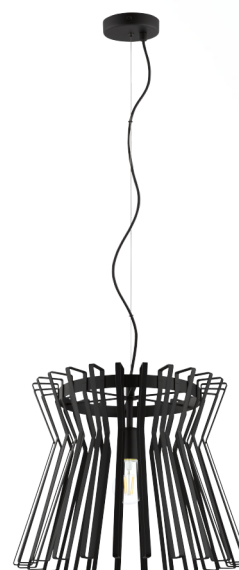

98077A LOCUBIN

General Information

Material number	98077A
Type	pendant luminaire
Product segment	Indoor
Theme	sonstige / nicht zuordenbar

Dimensions

Article Height (in mm)	1100
Article Diameter (in mm)	460
Net Weight	4.1 Kilogram

Material & Colour

Enclosure Material	steel
Enclosure Colour	black

Functionality

Switch Type	without switch
Battery	No

Illuminant 1

Illuminant Type (1)	E26
Illuminant incl. (1)	EXCLUSIVE
Socket Type (1)	E26

Technical changes reserved