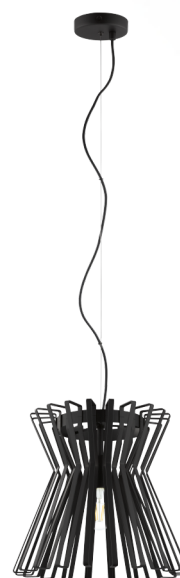

98076A LOCUBIN

General Information

Material number	98076A
Type	pendant luminaire
Product segment	Indoor
Theme	sonstige / nicht zuordenbar

Dimensions

Article Height (in mm)	1100
Article Diameter (in mm)	335
Net Weight	3.11 Kilogram

Material & Colour

Enclosure Material	steel
Enclosure Colour	black

Functionality

Switch Type	without switch
Battery	No

Illuminant 1

Illuminant Type (1)	E26
Illuminant incl. (1)	EXCLUSIVE
Socket Type (1)	E26