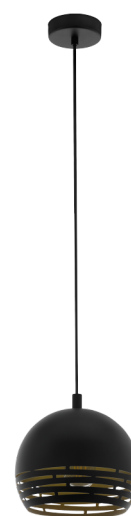

98071 CAMASTRA

General Information

Material number	98071
Type	pendant luminaire
Product segment	Indoor
Theme	sonstige / nicht zuordenbar

Dimensions

Article Height (in mm)	1100
Article Diameter (in mm)	225
Net Weight	1.005 Kilogram

Material & Colour

Enclosure Material	steel
Enclosure Colour	black, gold
Cable Colour	ZZKABFA_SW

Functionality

Switch Type	without switch
Battery	No

Technical Information

Protection Class	2
Mains Voltage	220-240V,50/60Hz
Operation Voltage	220-240V,50/60Hz

Technical changes reserved