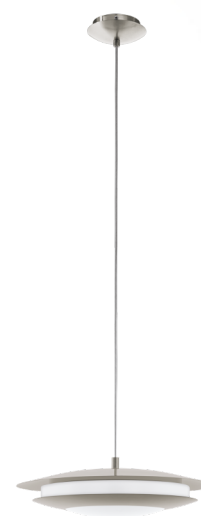

98043 MONEVA-C

General Information

Material number	98043
Type	pendant luminaire
Product segment	Indoor
Theme	EGLO connect

Dimensions

Article Height (in mm)	1500
Article Diameter (in mm)	405
Net Weight	2.662 Kilogram

Material & Colour

Enclosure Material	steel
Enclosure Colour	satin nickel
Cable Colour	ZZKABFA_ZW
Glass/Shade Material	plastic
Glass/Shade Color	white

Functionality

Switch Type	without switch
Function	LED not replaceable control via APP + remote control BLE, CCT, RGB

Battery	No

Technical Information

Protection Class	2

Technical changes reserved