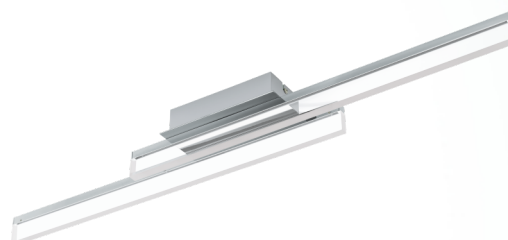

97965 PALMITAL

General Information

Material number	97965
Type	wall / ceiling luminaire
Product segment	Indoor
Theme	Bath

Dimensions

Article Height (in mm)	90
Article Width (in mm)	100
Article Length (in mm)	880
Net Weight	1.772 Kilogram

Material & Colour

Enclosure Material	aluminium, steel
Enclosure Colour	chrome
Glass/Shade Material	plastic
Glass/Shade Color	clear

Functionality

Switch Type	without switch
Function	LED not replaceable
Battery	No