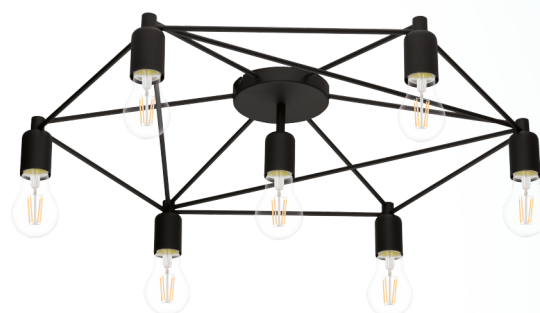

97904A STAITI

General Information

Material number	97904A
Type	ceiling luminaire
Product segment	Indoor
Theme	sonstige / nicht zuordenbar

Dimensions

Article Height (in mm)	210
Article Diameter (in mm)	760
Net Weight	2.09 Kilogram
Canopy Height (in mm)	25
Canopy Diameter (in mm)	140

Material & Colour

Enclosure Material	steel
Enclosure Colour	black

Functionality

Switch Type	without switch
Battery	No

Technical Information

Mains Voltage	120V,60Hz (A)
Operation Voltage	120V
Certificate	ETL/CE