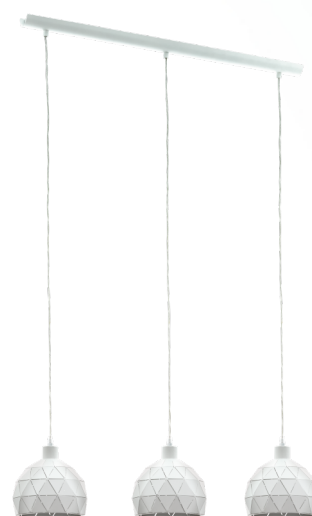

97857 ROCCAFORTE

General Information

Material number	97857
Type	pendant luminaire
Product segment	Indoor
Theme	sonstige / nicht zuordenbar

Dimensions

Article Height (in mm)	1100
Article Width (in mm)	170
Article Length (in mm)	750
Net Weight	2.637 Kilogram

Material & Colour

Enclosure Material	steel
Enclosure Colour	white
Cable Colour	ZZKABFA_TR

Functionality

Switch Type	without switch
Battery	No

Technical Information

Protection Class	1
Mains Voltage	220-240V,50/60Hz
Operation Voltage	220-240V,50/60Hz