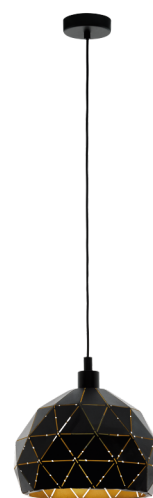

97841 ROCCAFORTE

General Information

Material number	97841
Type	pendant luminaire
Product segment	Indoor
Theme	sonstige / nicht zuordenbar

Dimensions

Article Height (in mm)	1100
Article Diameter (in mm)	400
Net Weight	3.11 Kilogram

Material & Colour

Enclosure Material	steel
Enclosure Colour	black, gold
Cable Colour	ZZKABFA_SW

Functionality

Switch Type	without switch
Battery	No

Technical Information

Protection Class	2
Mains Voltage	220-240V,50/60Hz
Operation Voltage	220-240V,50/60Hz

Technical changes reserved

Illuminant 1

Illuminant Type (1)

Illuminant incl. (1)

Socket Type (1)

E27

EXCLUSIVE

E27