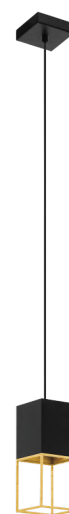

97733 MONTEBALDO

General Information

Material number	97733
Type	pendant luminaire
Product segment	Indoor
Theme	sonstige / nicht zuordenbar

Dimensions

Article Height (in mm)	1100
Article Width (in mm)	100
Article Length (in mm)	100
Net Weight	1.331 Kilogram

Material & Colour

Enclosure Material	steel
Enclosure Colour	black, gold
Cable Colour	ZZKABFA_SW

Functionality

Switch Type	without switch
Battery	No

Technical Information

Protection Class	2
Mains Voltage	220-240V,50/60Hz
Operation Voltage	220-240V,50/60Hz

Technical changes reserved

Illuminant 1

Socket Type (1)	GU10
Illuminant Type (1)	GU10-LED
Illuminant incl. (1)	INCLUSIVE
max. Wattage (1)	2X5W
Beamangle (in °)	38
Nominal Luminous Flux (in lm)	400
Equivalence With Incandescent Lamp (W)	65
Color Temperature	3000K warm white
Nominal Lifetime (in h)	15000
Switching Cycles	15000
Colour Rendering Index (Ra, CRI)	>80
Energy Efficiency Class	A+
kW/1000h	5
Rated Lamp Power (0,1W precision)	5
Color Tolerance (LED, SDCM)	<6