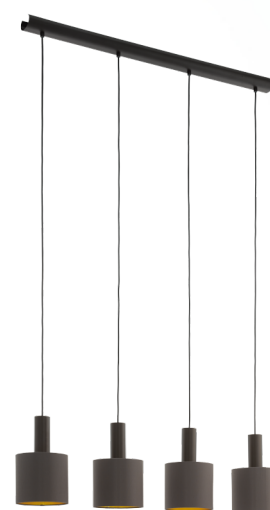

97685 CONCESSA 1

General Information

Material number	97685
Type	pendant luminaire
Product segment	Indoor
Theme	fabric-conzept

Dimensions

Article Height (in mm)	1500
Article Width (in mm)	160
Article Length (in mm)	940
Net Weight	4.452 Kilogram

Material & Colour

Enclosure Material	steel
Enclosure Colour	dark brown
Glass/Shade Material	fabric
Glass/Shade Color	cappuccino, gold

Functionality

Switch Type	without switch
Battery	No

Technical Information

Protection Class	1
Mains Voltage	220-240V,50/60Hz
Operation Voltage	220-240V,50/60Hz

Technical changes reserved