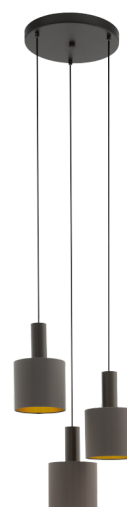

97684 CONCESSA 1

General Information

Material number	97684
Type	pendant luminaire
Product segment	Indoor
Theme	fabric-conzept

Dimensions

Article Height (in mm)	1500
Article Diameter (in mm)	420
Net Weight	3.27 Kilogram

Material & Colour

Enclosure Material	steel
Enclosure Colour	dark brown
Glass/Shade Material	fabric
Glass/Shade Color	cappuccino, gold

Functionality

Switch Type	without switch
Battery	No

Technical Information

Protection Class	1
Mains Voltage	220-240V,50/60Hz
Operation Voltage	220-240V,50/60Hz

Illuminant 1

Technical changes reserved