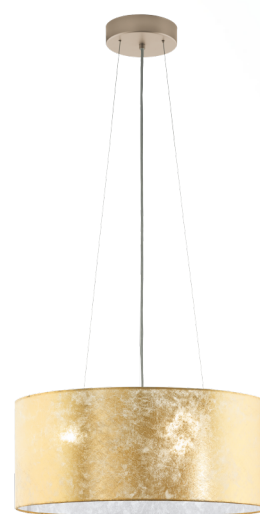

97644 VISERBELLA

General Information

Material number	97644
Type	pendant luminaire
Product segment	Indoor
Theme	fabric-conzept

Dimensions

Article Height (in mm)	1100
Article Diameter (in mm)	530
Net Weight	1.603 Kilogram

Material & Colour

Enclosure Material	steel
Enclosure Colour	champagne
Glass/Shade Material	fabric
Glass/Shade Color	gold

Functionality

Switch Type	without switch
Battery	No

Technical Information

Protection Class	1
Mains Voltage	220-240V,50/60Hz
Operation Voltage	220-240V,50/60Hz

Illuminant 1

Technical changes reserved