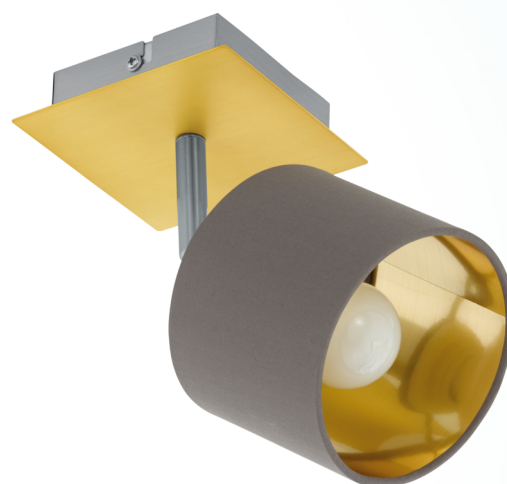

97536 VALBIANO

General Information

Material number	97536
Type	spot
Product segment	Indoor
Theme	sonstige / nicht zuordenbar

Dimensions

Article Width (in mm)	110
Article Length (in mm)	110

Material & Colour

Enclosure Material	steel
Enclosure Colour	brushed brass, satin nickel
Glass/Shade Material	fabric
Glass/Shade Color	cappuccino, gold

Functionality

Switch Type	without switch
Battery	No

Technical Information

Protection Class	1
Mains Voltage	220-240V,50/60Hz
Operation Voltage	220-240V,50/60Hz

Technical changes reserved