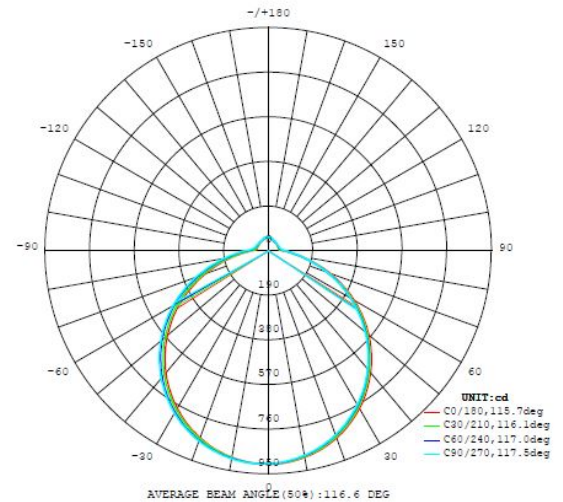

Illuminant 1

Socket Type (1)	LED
Illuminant Type (1)	LED
Illuminant incl. (1)	INCLUSIVE
max. Wattage (1)	60W
Nominal Luminous Flux (in lm)	5800
Equivalence With Incandescent Lamp (W)	320
Color Temperature	3000K, 4000K, 5000K
Nominal Lifetime (in h)	25000
Switching Cycles	15000
Colour Rendering Index (Ra, CRI)	>80
Energy Efficiency Class	LED - A+
Dimmable	Yes
Function	remote control incl. LED not replaceable control via remote control timer
Rated Lamp Power (0,1W precision)	60
Color Tolerance (LED, SDCM)	<6