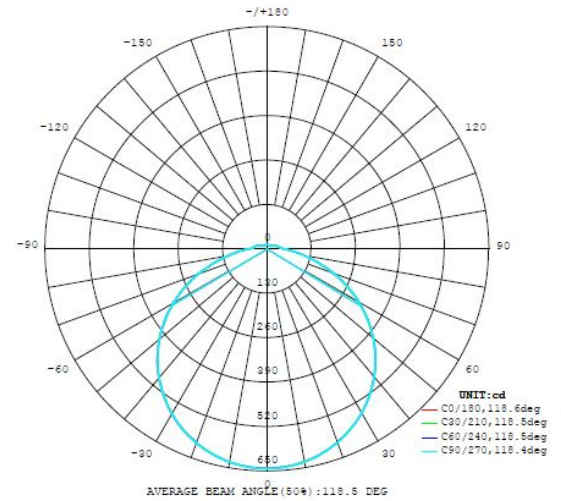

Illuminant 1

Socket Type (1)	LED
Illuminant Type (1)	LED
Illuminant incl. (1)	INCLUSIVE
max. Wattage (1)	40W
Nominal Luminous Flux (in lm)	4000
Equivalence With Incandescent Lamp (W)	225
Color Temperature	3000K, 4000K, 5000K
Nominal Lifetime (in h)	25000
Switching Cycles	15000
Colour Rendering Index (Ra, CRI)	>80
Energy Efficiency Class	LED - A+
Dimmable	Yes
Function	remote control incl. LED not replaceable control via remote control timer
Rated Lamp Power (0,1W precision)	40
Color Tolerance (LED, SDCM)	<6