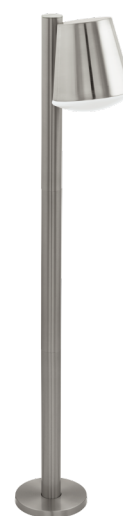

# 97485 CALDIERO-C

## General Information

Material number	97485
Type	floor luminaire
Product segment	Outdoor
Theme	EGLO connect

## Dimensions

Article Height (in mm)	965
Article Width (in mm)	140
Article Length (in mm)	240
Net Weight	2.277 Kilogram
Base Diameter (in mm)	140

## Material & Colour

Enclosure Material	stainless steel
Enclosure Colour	stainless steel
Glass/Shade Material	plastic
Glass/Shade Color	white