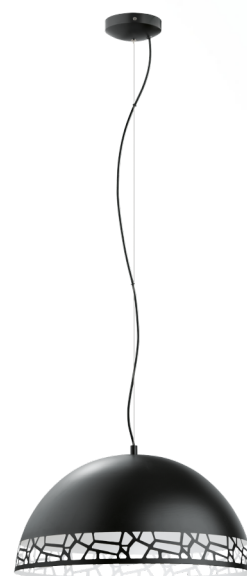

97442A SAVIGNANO

General Information

Material number	97442A
Type	pendant luminaire
Product segment	Indoor
Theme	sonstige / nicht zuordenbar

Dimensions

Article Height (in mm)	1830
Article Diameter (in mm)	530
Net Weight	2.18 Kilogram
Canopy Height (in mm)	40
Canopy Diameter (in mm)	120

Material & Colour

Enclosure Material	steel
Enclosure Colour	black, white
Cable Colour	ZZKABFA_SW

Functionality

Switch Type	without switch
Battery	No

Technical Information

Mains Voltage	120V,60Hz (A)
Operation Voltage	120V
Certificate	ETL/CE